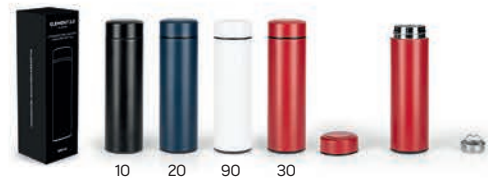

## Sava 41.170

WATER BOTTLE, 650 ml  
 Material: recycled aluminium/bamboo Size: Ø 6.5 x 23.5 cm Packing: 40/1  
 Recommended print type: laser engraving

**Element 2.0** 41.244

VACUUM INSULATED BOTTLE, 500 ml  
 Material: stainless steel Size: Ø 6.4 x 23 cm Packing: 25/1  
 Recommended print type: laser engraving