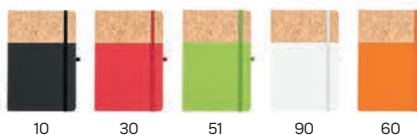

Book block: printed on stone paper 120 g/m<sup>2</sup>, 160 lined pages  
 Cover material: cork Size: 13.3 x 21 cm Packing: 30  
 Recommended print type: digital printing

**Note Cork 34.538**

A5 NOTEBOOK