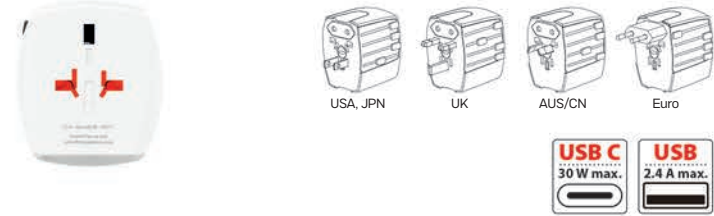

# Skross

COLLECTION

MUV USB AC 30PD

World USB Charger AC 45PD

MUV Micro

Power Charger 65W PD EU

**World USB Charger AC 45PD** 38.196.90

WORLD TRAVEL MULTI-ADAPTER 45W  
 Input: AC 100-240V Output: Type-C, USB, Max 45W Size: 5.6 x 5.6 x 7.9 cm  
 Packing: 50/1 Recommended print type: pad printing, digital printing