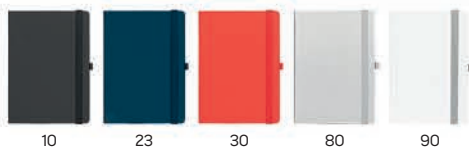

Miami Soft Maxi 991.042

B5 NOTEBOOK

Book block: printed on white offset paper 80 g/m², 192 lined pages
Cover material: thermo sensitive PU Size: 16,5 x 23,5 cm Packing: 20
Recommended print type: screen printing, digital printing, foil stamping, hot stamping, laser engraving