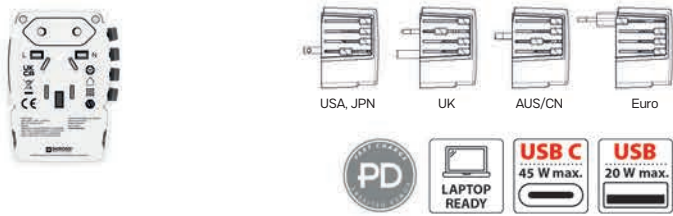

# Skross

COLLECTION

MUV USB AC 30PD

World USB Charger AC 45PD

MUV Micro

Power Charger 65W PD EU

**World USB Charger AC 45PD** 38.196.90

WORLD TRAVEL MULTI-ADAPTER 45W  
 Input: AC 100-240V Output: Type-C, USB, Max 45W Size: 5.6 x 5.6 x 7.9 cm  
 Packing: 50/1 Recommended print type: pad printing, digital printing