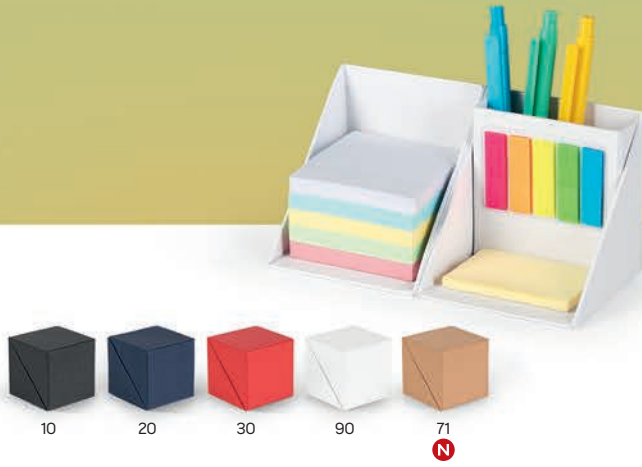

**Step 3**  
Seeds will germinate and grow into a beautiful daisy flower!

**Block** 34.247

STATIONERY SET  
 Size: 9.5 x 9.5 x 9.5 cm Packing: 40/20/1  
 Recommended print type: screen printing, digital printing