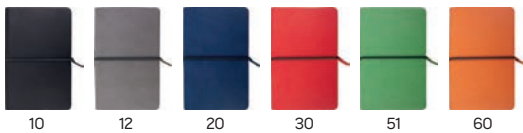

Portofino Flexy 991.032

A6 NOTEBOOK

Book block: printed on ivory offset paper 80 g/m², 192 lined pages
Cover material: thermo sensitive PU Size: 9 x 14 cm Packing: 20
Recommended print type: hot&foil stamping, screen printing