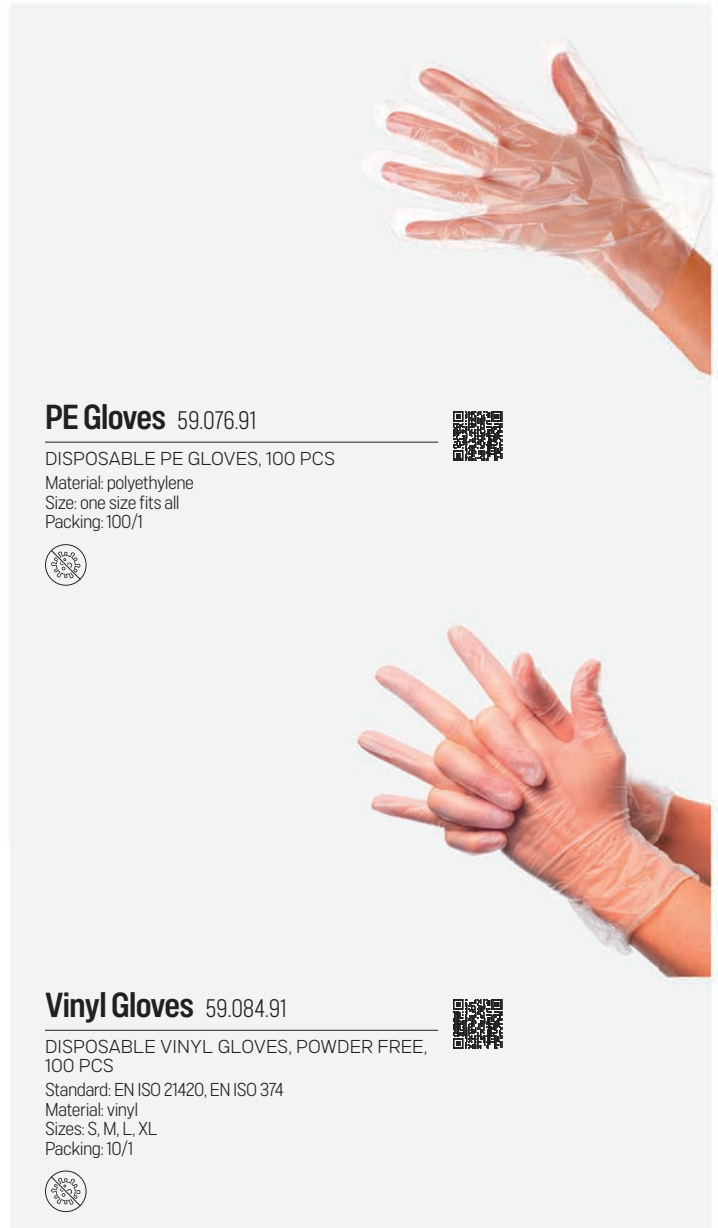

PE Gloves 59.076.91

DISPOSABLE PE GLOVES, 100 PCS
Material: polyethylene
Size: one size fits all
Packing: 100/1