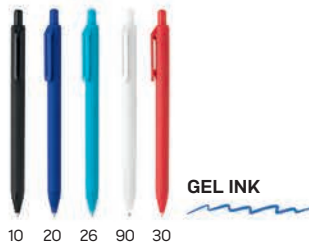

10 20 26 90 30

GEL INK

Mark 10.197

PLASTIC GEL PEN

Ink color: blue Size: Ø 1 x 14.6 cm Packing: 1000/50
Recommended print type: digital printing