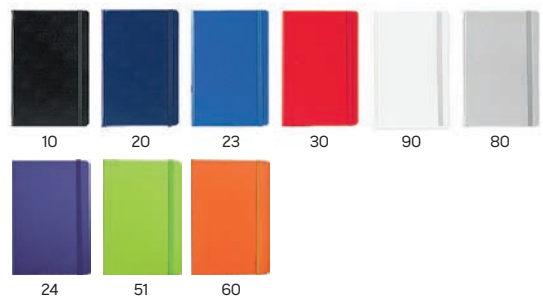

Toto Maxi 991.021

B5 NOTEBOOK

Book block: printed on ivory offset paper 80 g/m², 192 lined pages
Cover material: vinyl Size: 17 x 24 cm Packing: 20
Recommended print type: screen printing, digital printing, foil stamping