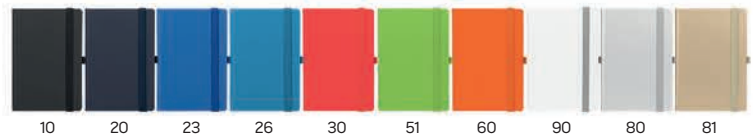

**Miami Soft Flexy** 991.041

FLEXI COVER A5 NOTEBOOK

Book block: printed on white offset paper 80 g/m<sup>2</sup>, 192 lined pages  
 Cover material: thermo sensitive PU Size: 14 x 21 cm Packing: 20  
 Recommended print type: screen printing, digital printing, foil stamping, hot stamping, laser engraving