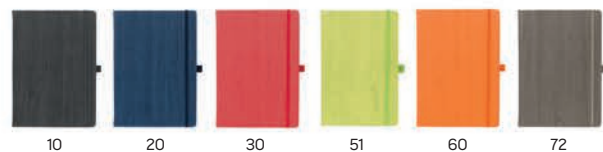

Woody Maxi 991.020

B5 NOTEBOOK

Book block: printed on ivory offset paper 80 g/m², 192 lined pages
Cover material: thermo sensitive PU Size: 17 x 24 cm Packing: 20
Recommended print type: digital printing, hot stamping