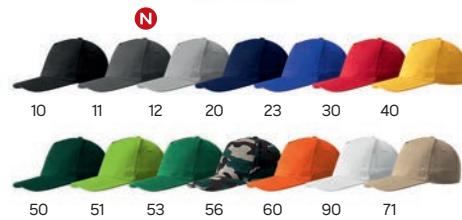

**Sprint** 54.004

CAP, 6 PANELS  
 Fabric: cotton, light brushed  
 Size: 58 cm  
 Packing: 120/30/1  
 Recommended print type: transfer printing, embroidery

**Debbi** 54.002

CAP, 5 PANELS  
 Fabric: cotton  
 Size: 58 cm  
 Packing: 120/30/1  
 Recommended print type: transfer printing, embroidery