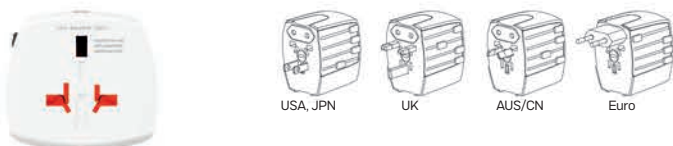

MUV Micro 38.194.90

WORLD TRAVEL ADAPTER
Input: AC 100-240V Output: universal EU, AU, UK, US plug Size: 6.5 x 5.5 x 6.2 cm
Packing: 50/1 Recommended print type: pad printing, digital printing