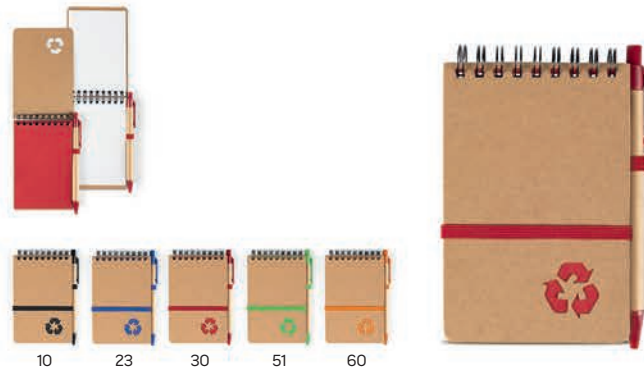

Green 34.511

NOTEBOOK WITH PEN

Size: 12.5 x 8.5 x 1.3 cm Packing: 100/50/1
Recommended print type: screen printing