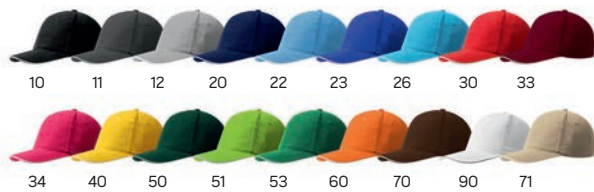

**Sprint** 54.004

CAP, 6 PANELS  
 Fabric: cotton, light brushed  
 Size: 58 cm  
 Packing: 120/30/1  
 Recommended print type: transfer printing, embroidery

**Debbi** 54.002

CAP, 5 PANELS  
 Fabric: cotton  
 Size: 58 cm  
 Packing: 120/30/1  
 Recommended print type: transfer printing, embroidery