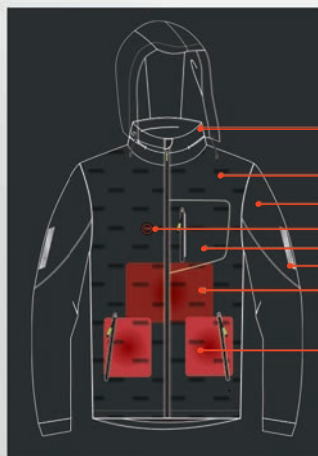

Packing: 10/1

Recommended print type: screen printing, embroidery

**i** Power bank is not included

- 1 concealed hood inside the collar
- 2 sorona® padding
- 3 flexible sleeves
- 4 controls switch
- 5 external pockets
- 6 reflective print
- 7 heating panels