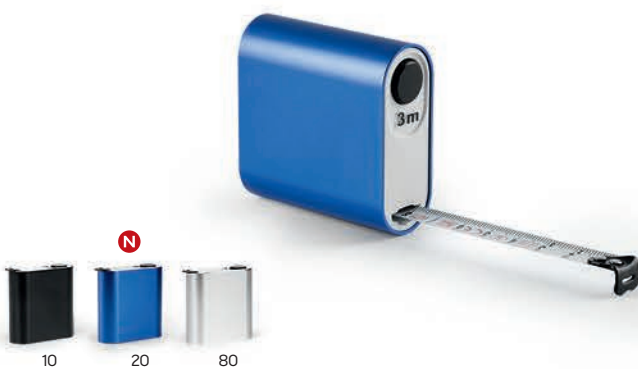

Dot 32.165

MEASURING TAPE, 3 m
Material: aluminium Size: 5.8 x 5.8 x 2.4 cm Packing: 72/12/1
Recommended print type: laser engraving