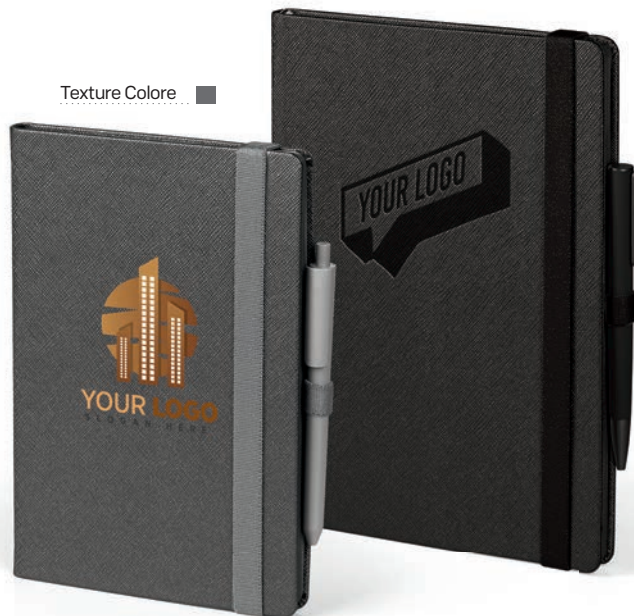

Texture Colore Maxi 991.025

B5 NOTEBOOK

Book block: printed on white offset paper 80 g/m², 192 lined pages
Cover material: thermo sensitive PU Size: 17.4 x 24.4 cm Packing: 20
Recommended print type: hot&foil stamping, digital printing

Texture Colore Maxi ■

Texture Colore ■