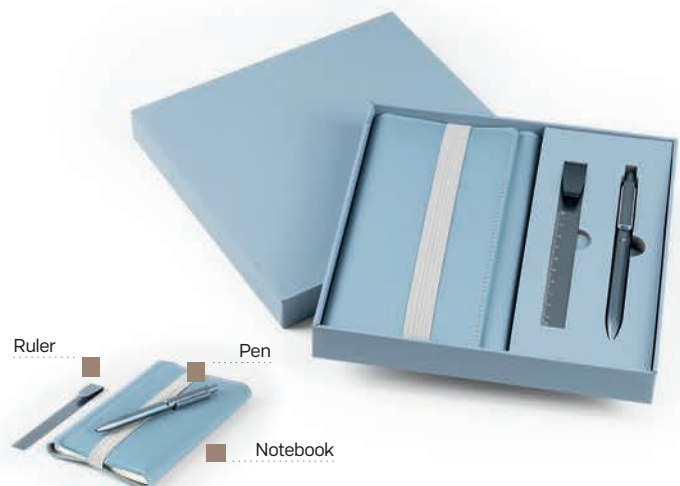

Prestige 34.609

BUSINESS GIFT SET, 3/1

Size: 21.1 x 21 x 3.1 cm Packing: 20/1
Recommended print type: pad printing, laser engraving