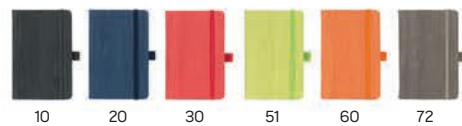

Woody Mini 991.019

A6 NOTEBOOK

Book block: printed on ivory offset paper 80 g/m², 192 lined pages
Cover material: thermo sensitive PU Size: 9 x 14 cm Packing: 20
Recommended print type: digital printing, hot stamping

Woody 991.018

A5 NOTEBOOK

Book block: printed on ivory offset paper 80 g/m², 192 lined pages
Cover material: thermo sensitive PU Size: 14 x 21 cm Packing: 20
Recommended print type: digital printing, hot stamping

Woody Maxi 991.020

B5 NOTEBOOK

Book block: printed on ivory offset paper 80 g/m², 192 lined pages
Cover material: thermo sensitive PU Size: 17 x 24 cm Packing: 20
Recommended print type: digital printing, hot stamping