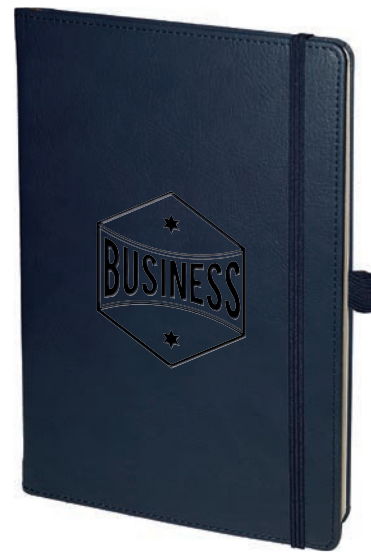

A5 NOTEBOOK

Book block: printed on white offset paper 80 g/m<sup>2</sup>, 192 lined pages  
 Cover material: thermo sensitive PU Size: 15.7 x 20.8 cm Packing: 40/20  
 Recommended print type: hot stamping, screen printing, laser engraving, digital printing