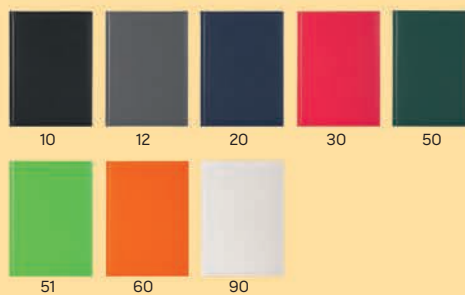

Island 991.017

B5 NOTEBOOK

Book block: printed on white offset paper 80 g/m², 192 lined pages
Cover material: vinyl Size: 16.5 x 23.5 cm Packing: 20
Recommended print type: screen printing, foil stamping, digital printing