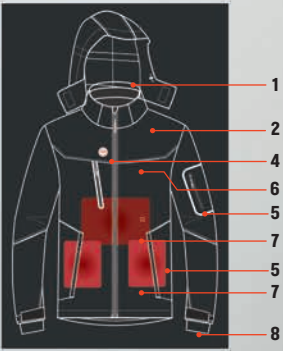

2 - Way Stretch Fabric

- 1 removable hood
- 2 flexible fabric (two-way stretch)
- 3 reflective thermal lining
- 4 control switch
- 5 external pockets
- 6 reflective print
- 7 heating panel
- 8 stretch inner cuff with thumb opening