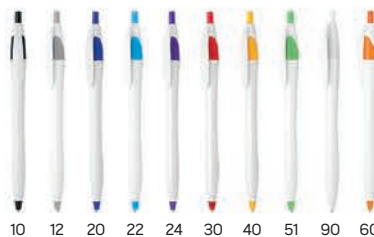

PLASTIC BALL PEN

Ink color: blue Size: Ø 1.1 x 13.7 cm Packing: 1000/50  
Recommended print type: pad printing

10 12 20 21 22 24 30 31 50 51 40 58 90 60

**505** 10.039

PLASTIC BALL PEN

Ink color: blue Size: Ø 1.1 x 13.7 cm Packing: 1000/50  
Recommended print type: pad printing