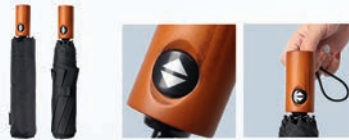

Stanford 40.066.10

FOLDABLE WINDPROOF UMBRELLA WITH AUTO OPEN/CLOSE FUNCTION

Material: pongee Size: Ø 103 x 62 (32) cm Packing: 30/10/1
Recommended print type: screen printing, transfer printing