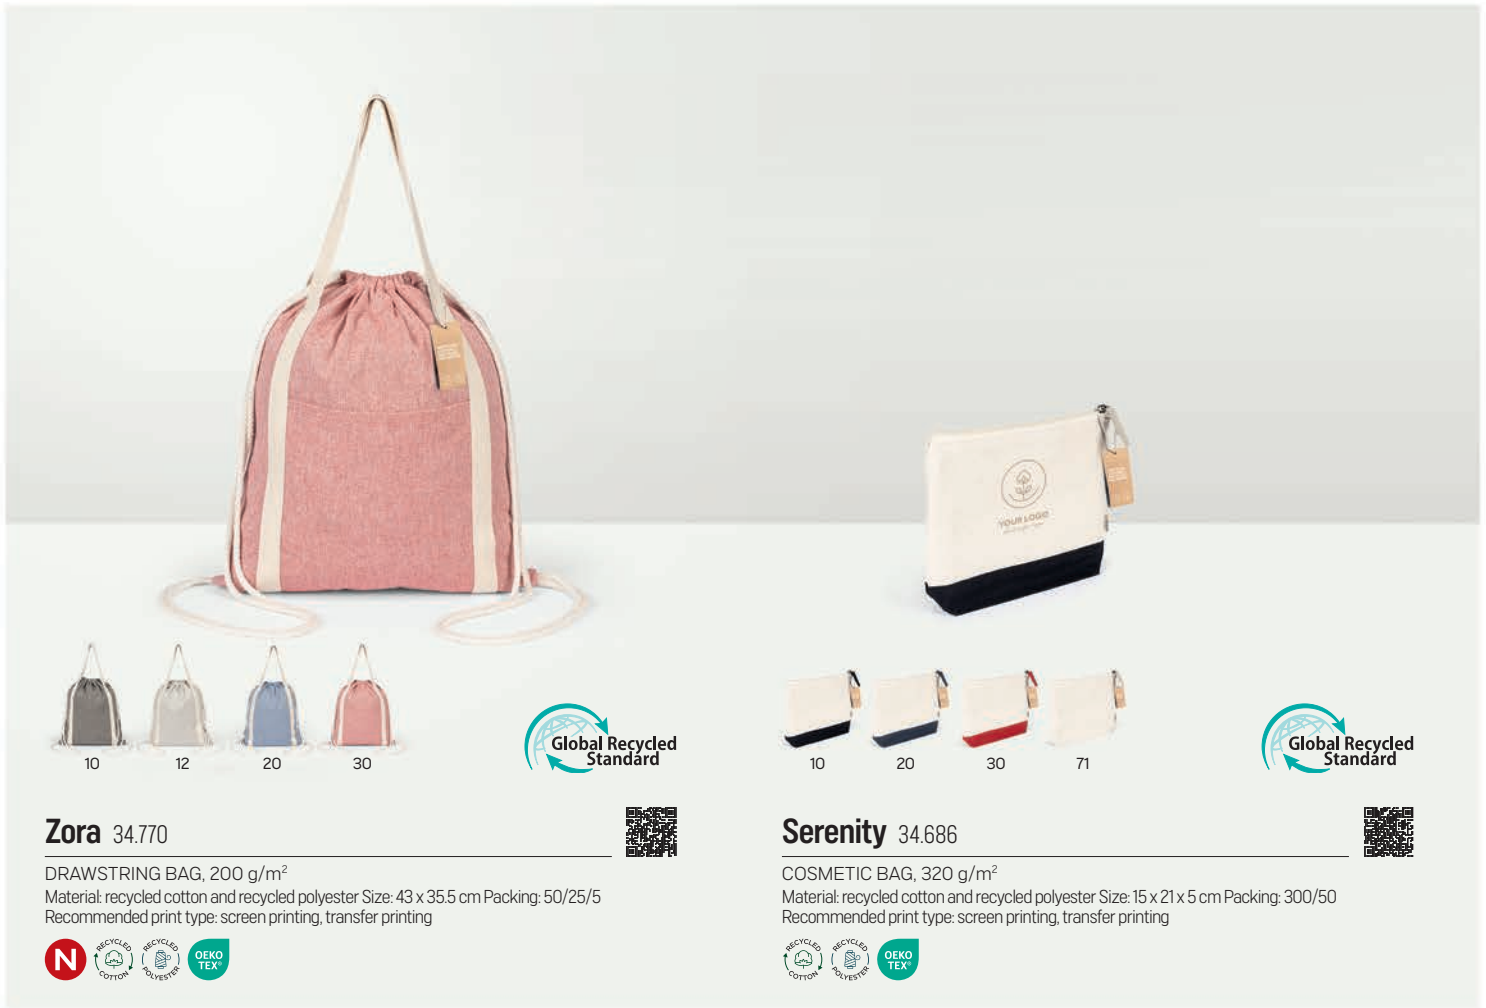

## NATURELLA COLOR

**Naturella Color 105** 34.423 / 105 g/m<sup>2</sup>

**Naturella Color 130** 34.398 / 130 g/m<sup>2</sup>

Material: cotton

Size: 38 x 42 cm Handles: 70 x 2.5 cm Packing: 200/50

Recommended print type: screen printing, transfer printing