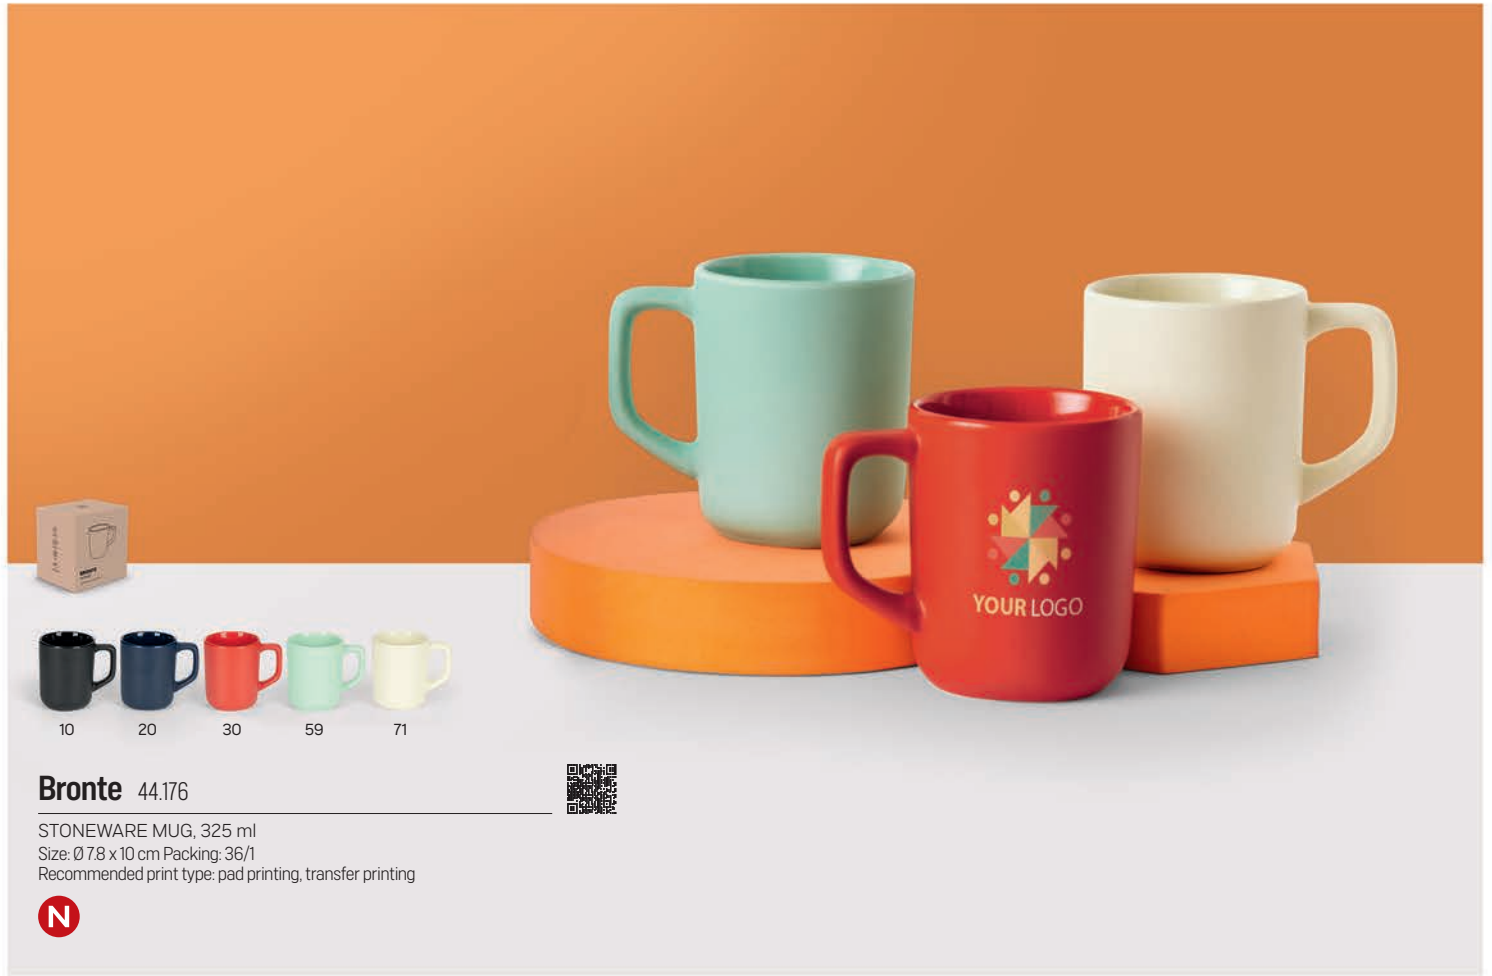

10 20 30 59 71

Bronte 44.176

STONEWARE MUG, 325 ml
Size: Ø 7.8 x 10 cm Packing: 36/1
Recommended print type: pad printing, transfer printing