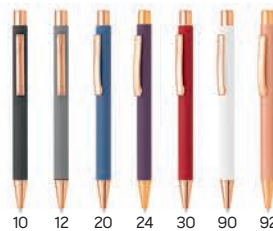

10 12 20 24 30 90 92

Titanium 11.056

METAL BALL PEN

Ink color: blue Size: Ø 1 x 13.5 cm Packing: 500/50
Recommended print type: digital printing, laser engraving