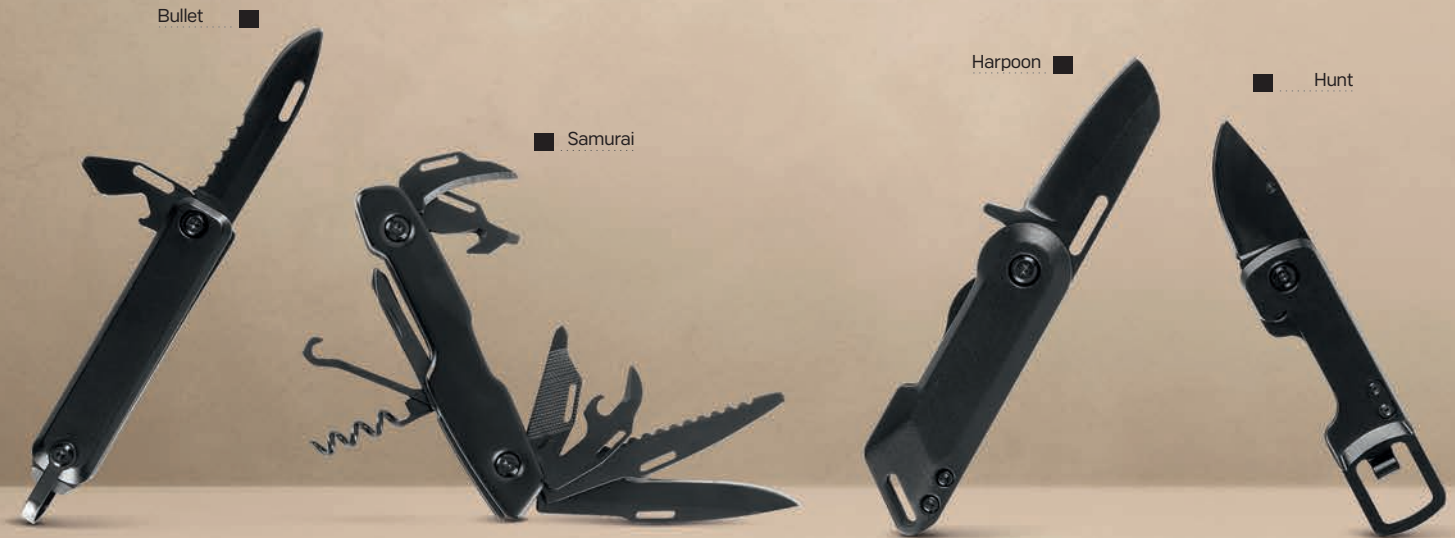

Ready for Every Moment

MULTIFUNCTIONAL KNIVES

KEY HOLDERS & TOOLS

4 FUNCTIONS

Bullet 34.746.10

MULTIFUNCTIONAL KNIFE, 4 FUNCTIONS
Material: stainless steel Size: 9.8 x 2.6 x 1.7 cm Packing: 40/10/1
Recommended print type: laser engraving

3 FUNCTIONS

Hunt 34.747.10

POCKET KNIFE WITH BOTTLE OPENER FUNCTION
Material: stainless steel Size: 9.6 x 2.7 x 1.2 cm Packing: 40/10/1
Recommended print type: laser engraving

11 FUNCTIONS

Samurai 34.744.10

MULTIFUNCTIONAL KNIFE, 11 FUNCTIONS
Material: stainless steel Size: 9.8 x 2.6 x 1.7 cm Packing: 40/10/1
Recommended print type: laser engraving

3 FUNCTIONS

Harpoon 34.745.10

POCKET KNIFE
Material: stainless steel Size: 8 x 2.7 x 1.4 cm Packing: 40/10/1
Recommended print type: laser engraving