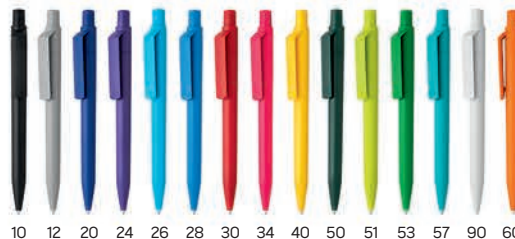

10 12 20 24 26 28 30 34 40 50 51 53 57 90 60

Dot C 10.162

MAXEMA PLASTIC BALL PEN

Ink color: blue Size: Ø 1.3 x 14.1 cm Packing: 1000/50
Recommended print type: pad printing, digital printing