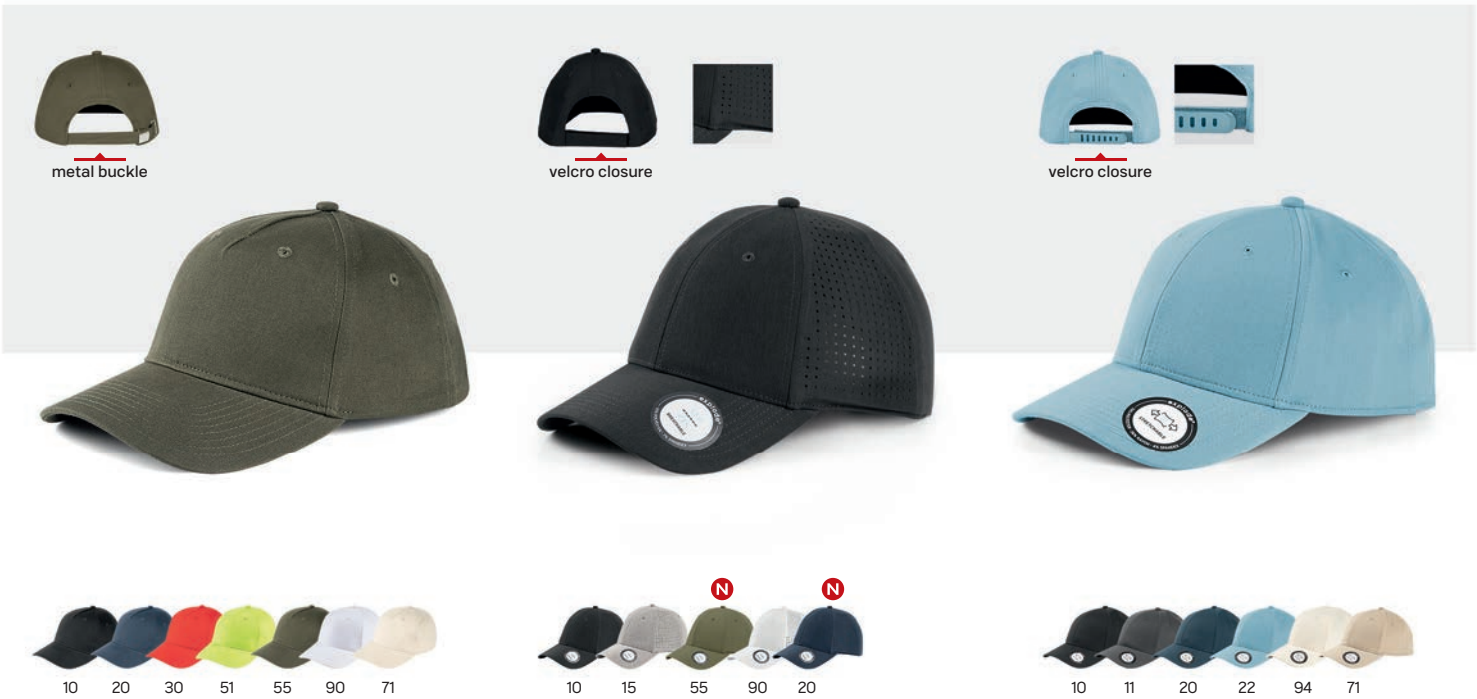

**Forza** 54.031

CAP, 5 PANELS  
 Fabric: 100% cotton  
 Size: 58 cm  
 Packing: 100/25/1  
 Recommended print type: transfer printing, embroidery

**Rocket** 54.026

CAP, 6 PANELS  
 Fabric: 93% polyester, 7% elastane  
 Size: 58 cm  
 Packing: 100/25/1  
 Recommended print type: transfer printing, embroidery