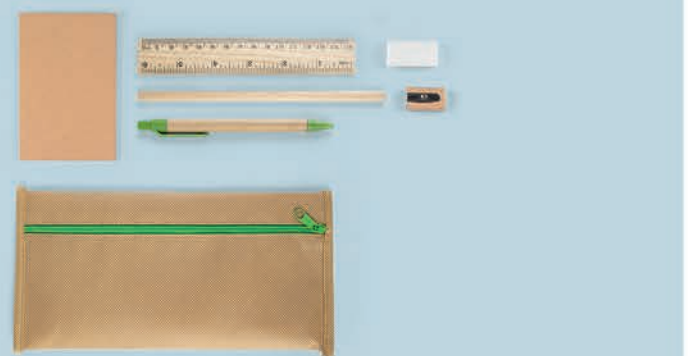

Study 34.516.51

STATIONERY SET, 7/1

Size: 24,2 x 11,2 cm Packing: 200/50/1

Recommended print type: screen printing, transfer printing