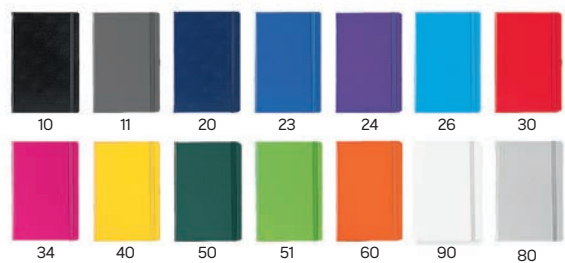

Toto 991.009

A5 NOTEBOOK

Book block: printed on ivory offset paper 80 g/m², 192 lined pages
Cover material: vinyl Size: 14 x 21 cm Packing: 20
Recommended print type: screen printing, digital printing, foil stamping