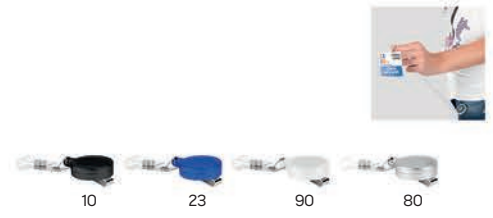

10 23 90 80

Self 35.145

LANYARD ID HOLDER
Size: 11 x 6.9 cm
Packing: 384/48
Recommended print type: digital printing

Self H 35.146

LANYARD ID HOLDER
Size: 10 x 7.9 cm
Packing: 384/48
Recommended print type: digital printing

Nomio 34.073

ID CARD HOLDER
Size: 4.4 x 3.2 x 1.4 cm Packing: 1000/100
Recommended print type: screen printing, pad printing, doming