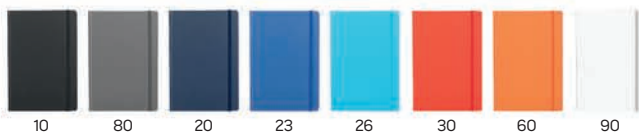

Modest 991.027

A5 NOTEBOOK

Book block: printed on white offset paper 80 g/m², 192 lined pages
Cover material: thermo sensitive PU Size: 14 x 21 cm Packing: 20
Recommended print type: screen printing, digital printing, foil stamping, hot stamping, laser engraving