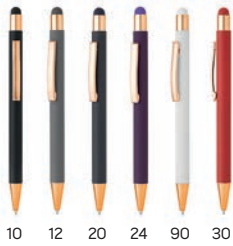

Titanium Touch Gold 11.098

METAL TOUCH BALL PEN
Ink color: blue Size: Ø 1 x 14.2 cm Packing: 500/50
Recommended print type: laser engraving, digital printing