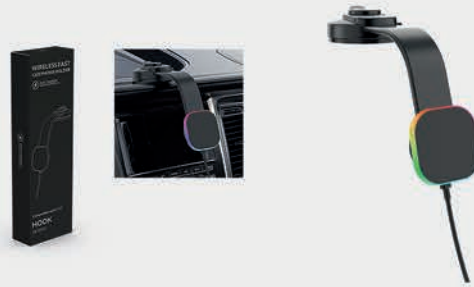

i In order to print easily, plate is not attached to the product

Glide 38.046.10

CAR PHONE HOLDER

Size: 9.2 x 10.5 x 11 cm Packing: 54/27/1
Recommended print type: pad printing, digital printing