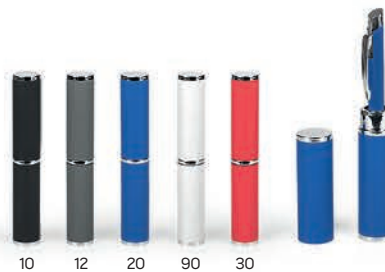

Concord 14.182

METAL BALL PEN IN A PAPER TUBE

Ink color: blue Box size: Ø 3.5 x 16.2 cm Packing: 150/50
Recommended pen print type: digital printing, laser engraving