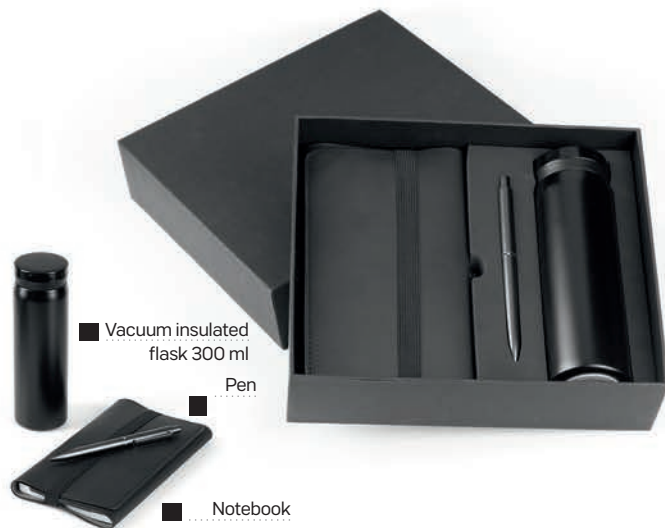

Premier 34.610.10

BUSINESS GIFT SET, 3/1

Size: 24.8 x 21.2 x 6.5 cm Packing: 14/1
Recommended print type: pad printing, laser engraving