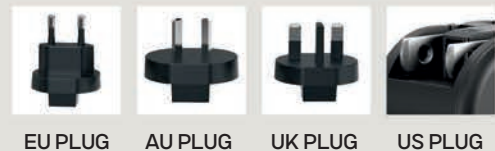

Retractable cable 75 cm

Edison 10PD 35W 38.216.10

MAGNETIC UNIVERSAL TRAVEL CHARGER / POWER BANK,
10,000 mAh, PD 35W
Input: Type-C Output: Type-C, lightning Wireless output: 15W (Max) Size: 11.7 x 7.1 x 3.2 cm
Packing: 15/1 Recommended print type: digital printing