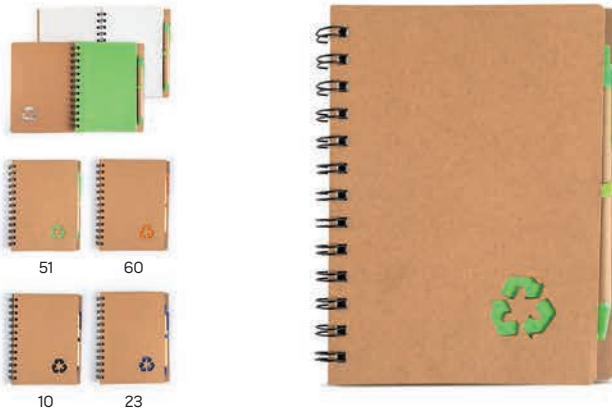

Geo 34.512

NOTEBOOK WITH PEN

Size: 18 x 13 x 1.3 cm Packing: 50/25/1
Recommended print type: screen printing