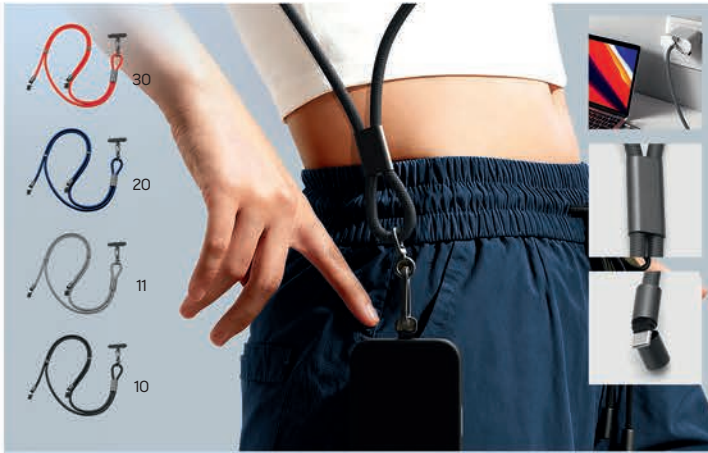

Net 65W 38.114

TYPE-C CHARGING AND DATA CABLE AND LANYARD, 65W
Material: aluminium/braided nylon Length: 1.6 m Packing: 80/10/1
Recommended print type: laser engraving