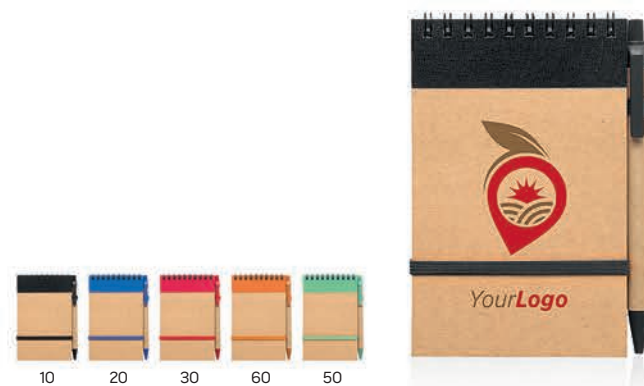

Organic 34.108

NOTEBOOK WITH PEN

Size: 14 x 10 x 1.3 cm Packing: 100/50/1
Recommended print type: screen printing